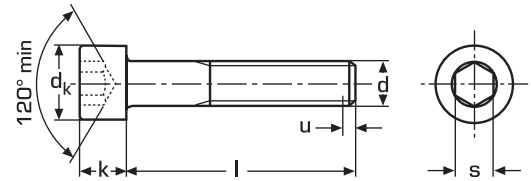

DIN 912

EN 24762
ISO 4762
PN 82302

Śruba imbusowa
A2 / A4

b	15,0	16,0	17,0	18,0	20,0	22,0	24,0	28,0	32,0	36,0	40,0	44,0	48,0	52,0	60,0	66,0	72,0
s	1,5	1,5	2,0	2,5	3,0	4,0	5,0	6,0	8,0	10,0	12,0	14,0	14,0	17,0	19,0	19,0	22,0
k max	1,6	2,0	2,5	3,0	4,0	5,0	6,0	8,0	10,0	12,0	14,0	16,0	18,0	20,0	24,0	27,0	30,0
dk	3,0	3,8	4,5	5,5	7,0	8,5	10,0	13,0	16,0	18,0	21,0	24,0	27,0	30,0	36,0	40,0	45,0

d	M 1,6	M 2	M 2,5	M 3	M 4	M 5	M 6	M 8	M 10	M 12	M 14	M 16	M 18	M 20	M 24	M 27	M 30
----------	-------	-----	-------	-----	-----	-----	-----	-----	------	------	------	------	------	------	------	------	------