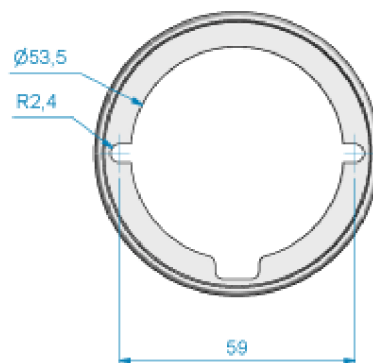

LightingLED

DistanceringØ70ClassicLine

Art Nr	Material	Fits	Treatment
467106	SSAISI304	467100,467101	Electropolished
467170	SSAISI304	467140,467141	Whitelaqured
467171	SSAISI304	467142,467143	Satin
467172	SSAISI304	467144,467145	Goldplated