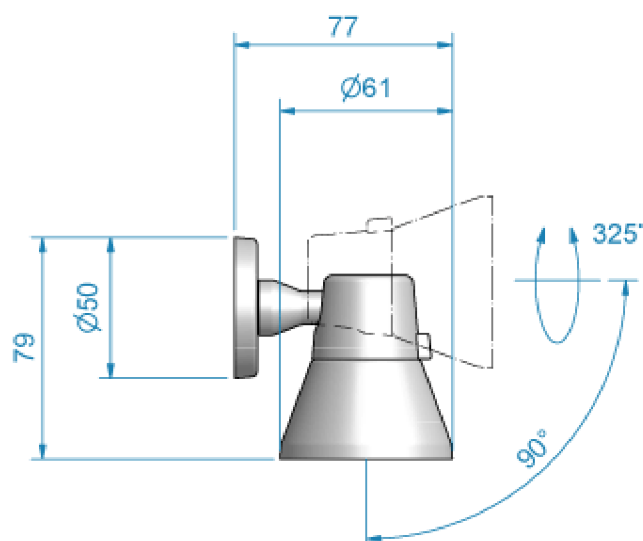

ReadingLampClassicLine

With push button switch 1 PowerLED/1 Watt/Lens (warm white light)

Art Nr	Material	Treatment
467130	SSAISI304	Electropolished
467131	SSAISI304	Satin
467132	SSAISI304	Goldplated