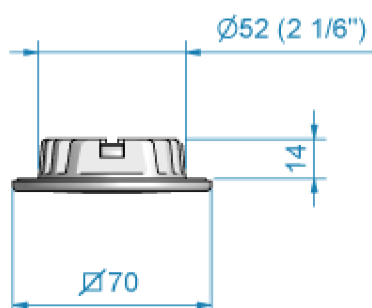

LightingLED

Spotlight70x70ClassicLine

Withorwithouttoogleswitch1PowerLED/1Watt(warmwhitelight)

Art Nr	Note	Material	Treatment
467146		SSAISI304	Electropolished
467148		SSAISI304	Whitelaqured
467150		SSAISI304	Satin
467152		SSAISI304	Goldplated
467147	withSwitch	SSAISI304	Electropolished
467149	withSwitch	SSAISI304	Whitelaqured
467151	withSwitch	SSAISI304	Satin
467153	withSwitch	SSAISI304	Goldplated