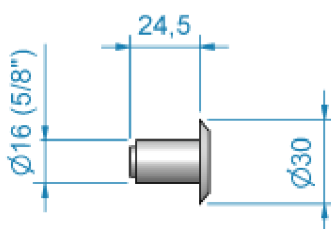

CourtesyLightØ30ExtremeLine

Environmental:IP6812/24Volt1LED/0.24Watt

Art Nr	Color	Material	Treatment
467250	White	SSAISI304/Plastic	Electropolished
467280	WarmWhite	SSAISI304/Plastic	Electropolished
467260	Red	SSAISI304/Plastic	Electropolished
467270	Blue	SSAISI304/Plastic	Electropolished