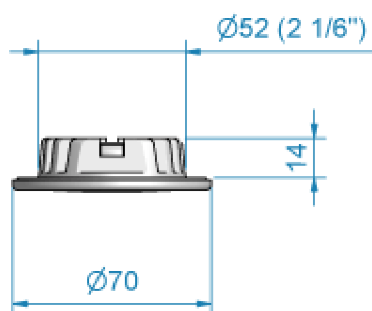

### SpotlightØ70ClassicLine

With/without toggle switch 1 PowerLED/1 Watt (warm white light)

| Art Nr | Note       | Material  | Treatment       |
|--------|------------|-----------|-----------------|
| 467100 |            | SSAISI304 | Electropolished |
| 467140 |            | SSAISI304 | Whitelaqured    |
| 467142 |            | SSAISI304 | Satin           |
| 467144 |            | SSAISI304 | Goldplated      |
| 467101 | withSwitch | SSAISI304 | Electropolished |
| 467141 | withSwitch | SSAISI304 | Whitelaqured    |
| 467142 | withSwitch | SSAISI304 | Satin           |
| 467145 | withSwitch | SSAISI304 | Goldplated      |