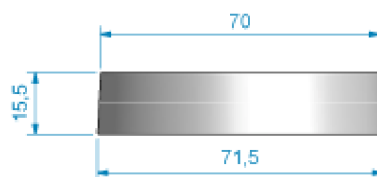

LightingLED

DistanceringØ70ClassicLine

Art Nr	Material	Fits	Treatment
467106	SSAISI304	467100,467101	Electropolished
467170	SSAISI304	467140,467141	Whitelaqured
467171	SSAISI304	467142,467143	Satin
467172	SSAISI304	467144,467145	Goldplated