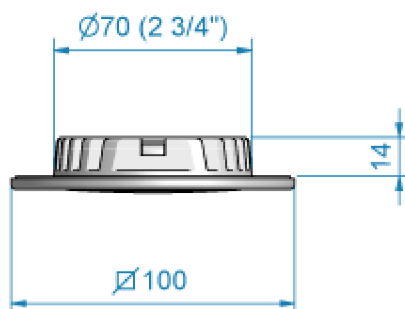

LightingLED

Downlight100x100ClassicLine

With/without toggle switch 3 Power LEDs/3 Watt (warm white light)

Art Nr	Note	Material	Treatment
467160		SSAISI304	Electropolished
467162		SSAISI304	Whitelaqured
467164		SSAISI304	Satin
467166		SSAISI304	Goldplated
467161	withSwitch	SSAISI304	Electropolished
467163	withSwitch	SSAISI304	Whitelaqured
467165	withSwitch	SSAISI304	Satin
467167	withSwitch	SSAISI304	Goldplated