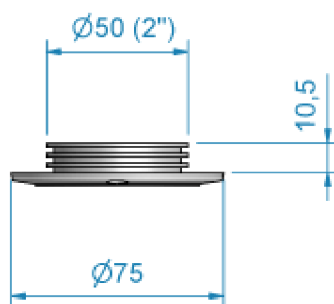

### SpotlightØ75ExtremeLine

Polished/AnodizedAluminiumEnvironmental:IP681PowerLED/1Watt(whitelight)

ArtNrMaterialTreatment

467200AluminumPolished/Anodized

LightingLED

**DistanceringØ75ExtremeLine**

ArtNrMaterialFitsTreatment