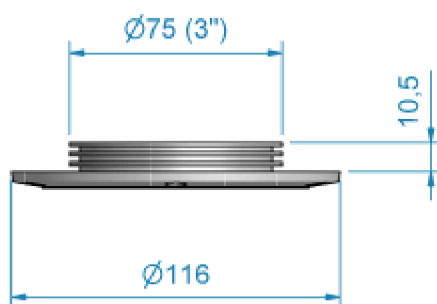

### DownlightØ116ExtremeLine

Polished/AnodizedAluminiumEnvironmental:IP683PowerLEDs/3Watt(whitelight)

ArtNrMaterialTreatment

467210AluminumPolished/Anodized