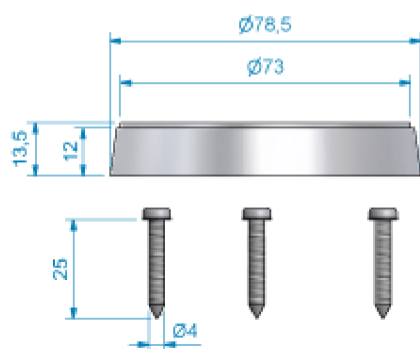

LightingLED

DistanceringØ75ExtremeLine

ArtNrMaterialFitsTreatment

467205Aluminum467200Polished/Anodized