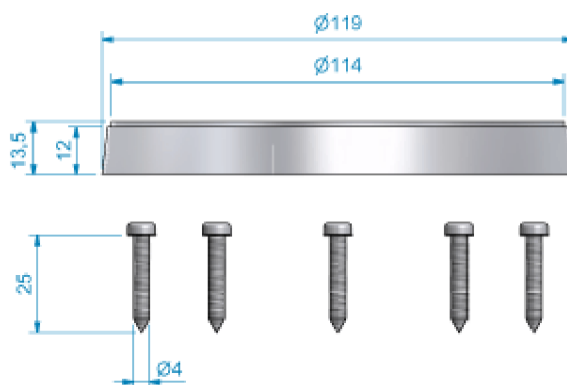

## LightingLED

**DistanceringØ116ExtremeLine**

ArtNrMaterialFitsTreatment

467215Aluminum467210Polished/Anodized